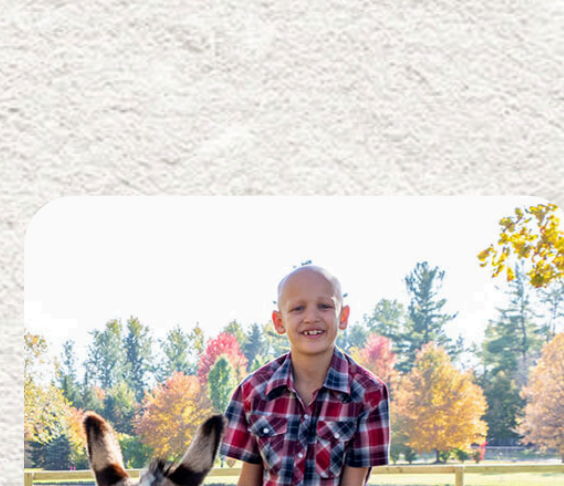

KALEB

Kaleb adores life on the farm! He's focused on how to sell more eggs, help run the farmstand, and visiting all the animals especially the goats! Kaleb loves sports which sometimes takes him away from the farm, so he also is an expert on getting Keegan to do his chores.